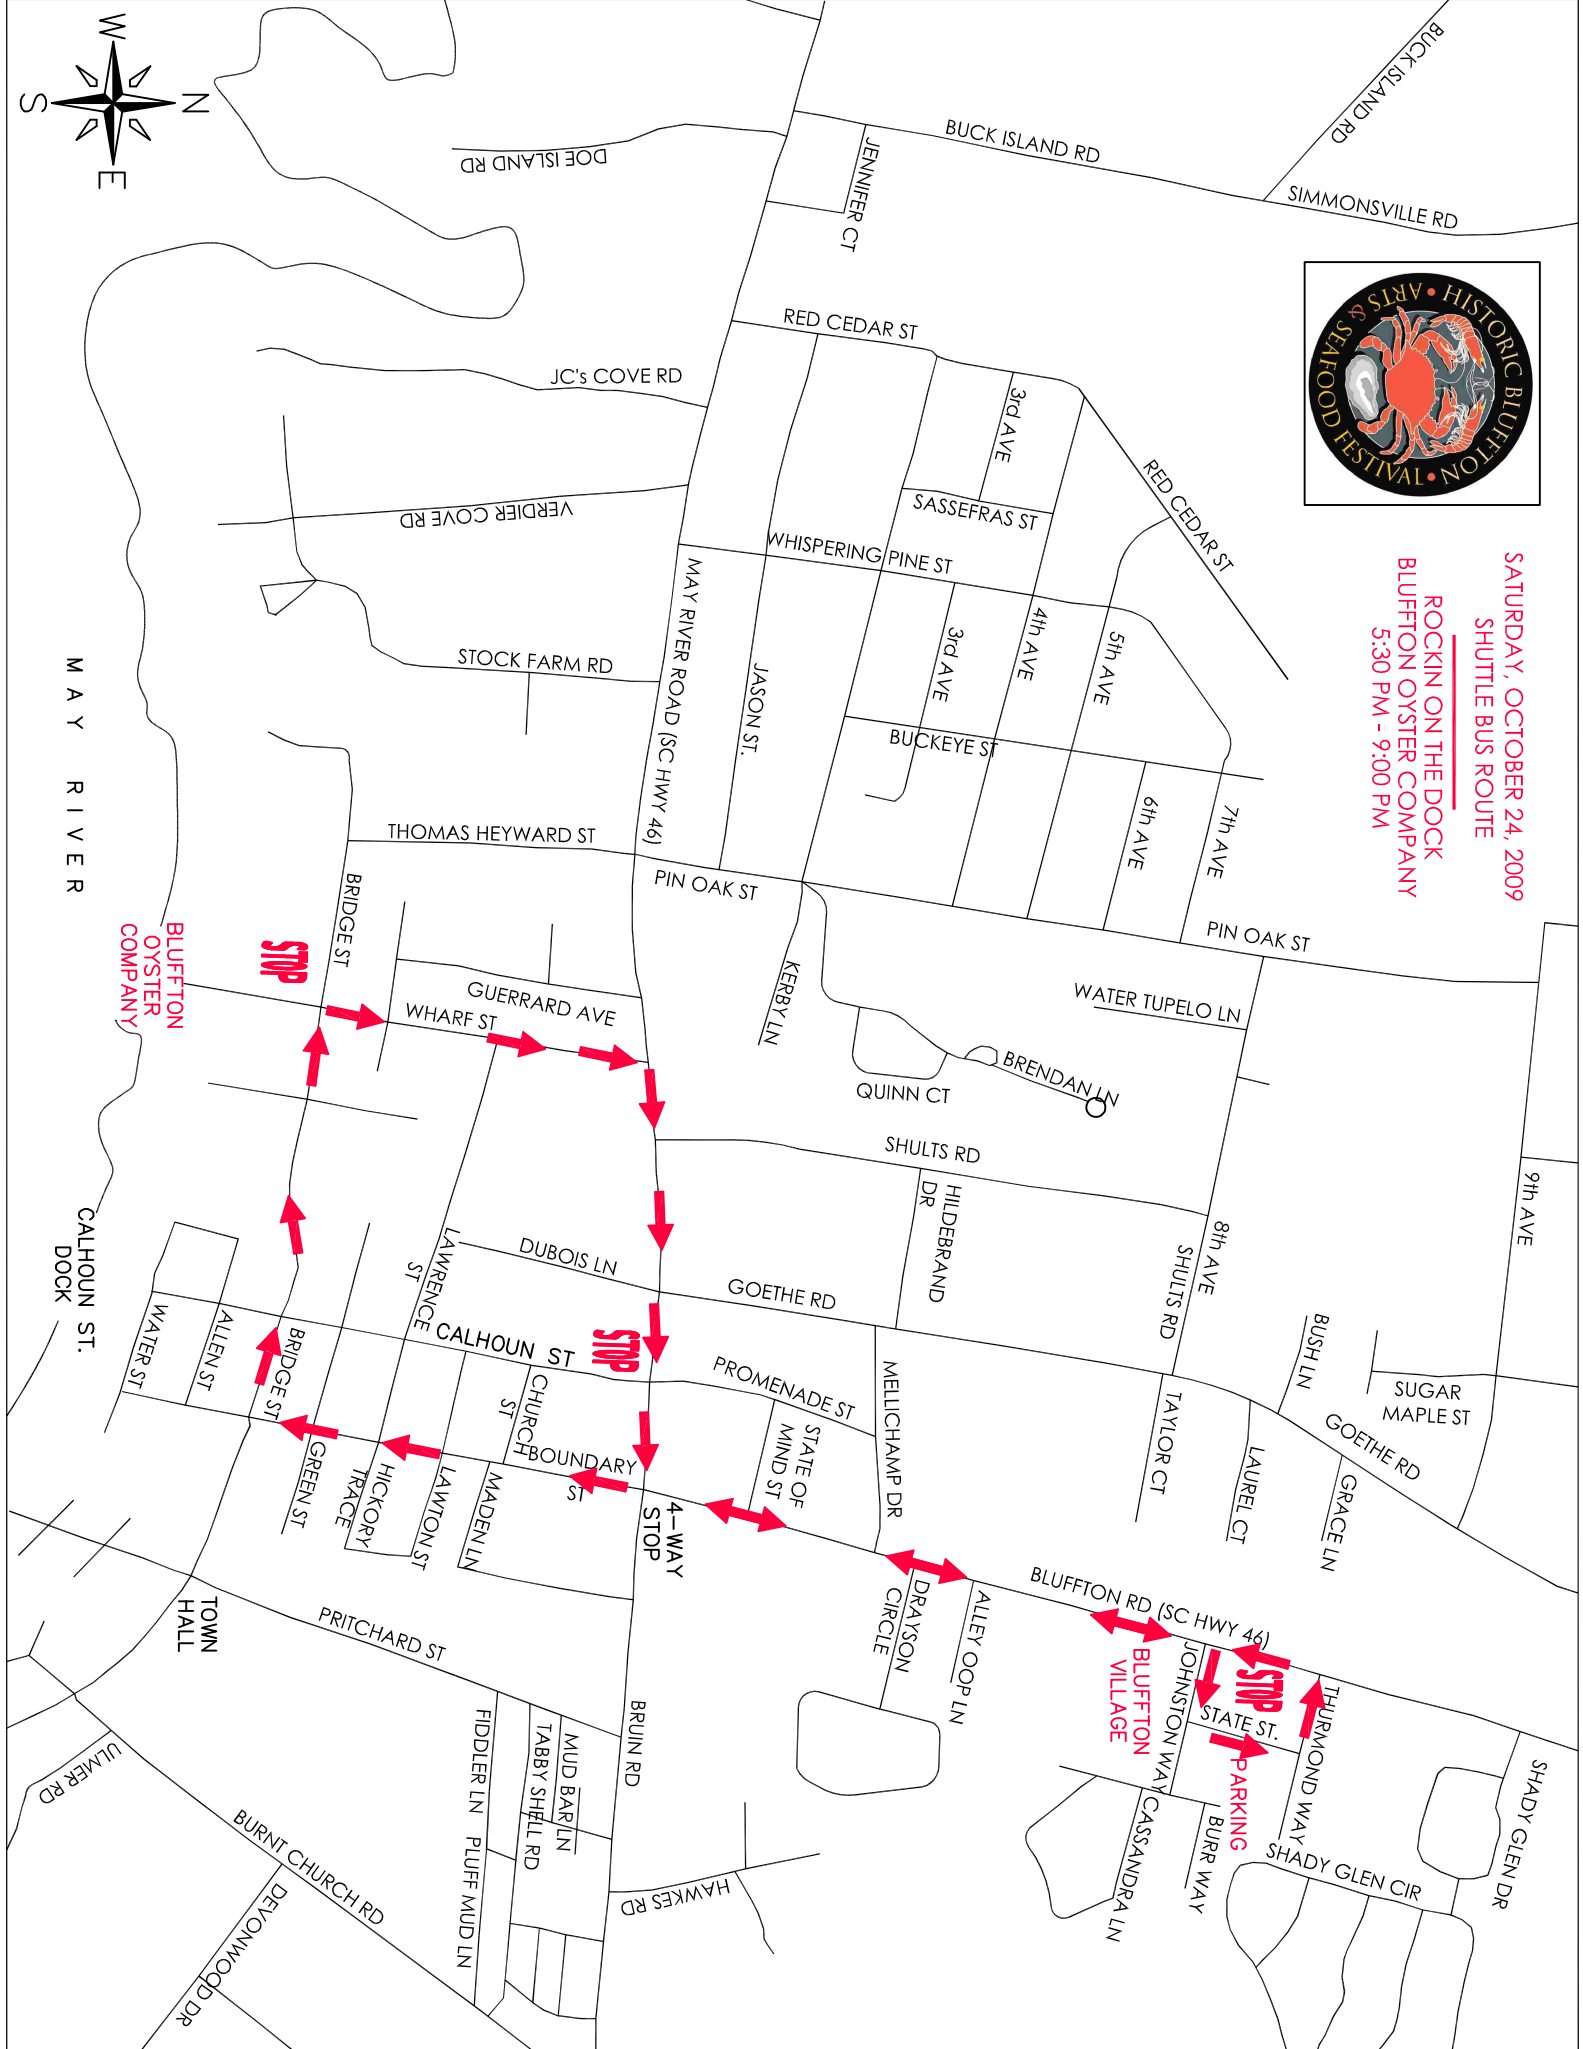

**SATURDAY, OCTOBER 24, 2009**  
**SHUTTLE BUS ROUTE**  
**ROCKIN ON THE DOCK**  
**BLUFFTON OYSTER COMPANY**  
**5:30 PM - 9:00 PM**

**BLUFFTON OYSTER COMPANY**

**STOP**

**STOP**

**4-WAY STOP**

**STOP**

**PARKING**

**BLUFFTON VILLAGE**